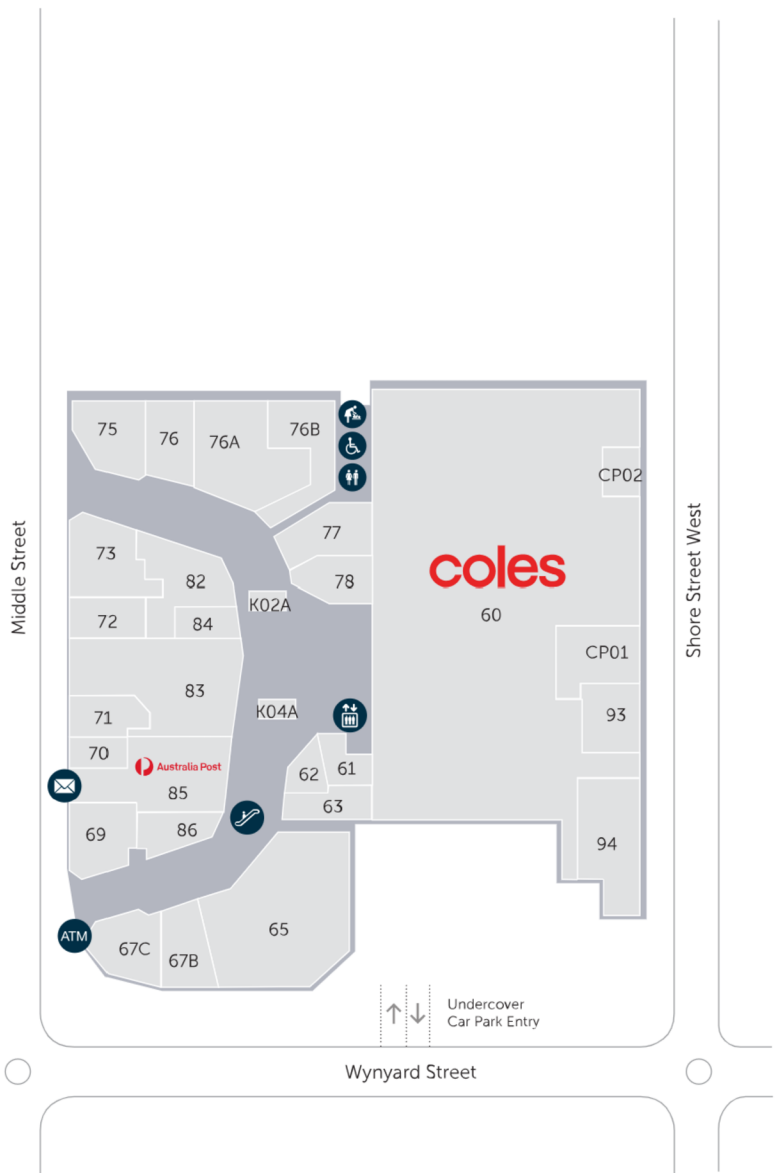

Store Directory

SUPERMARKETS & LIQUOR

Coles	60
Liquorland	2 & 63
Woolworths	1

FRESH FOOD

George's Gourmet Meats	78
------------------------	----

FLORIST

Frannies Flowers	K03
------------------	-----

FAST FOOD & CASUAL DINING

Banjo's Bakery Café	24
Café Chieti	K05
Coffee Cups	K02A
Dumpling Huang Pty Ltd	71
Fish on Fire	73
Hikaru Sushi	3/4
Pierre's Gourmet Café	21
Smoked & Loaded	70
Sunshine Kebabs	20
Sushi Kibou	44
Sushi Shack	K04A
Viet's Roll	75

TRAVEL

Flight Centre	19
Travel Associates	30

AUDIOLOGY

Bay Audio	67B
-----------	-----

BANKING & FINANCIAL SERVICES

ANZ Bank	67C
Aussie Cleveland	18
Commonwealth Bank	25

DISCOUNT VARIETY & HOMEWARES

Abode Junction	43
Kaisercraft	15/16
The Reject Shop	101
What's Hot	31

OPTICAL

OPSM	14
Specsavers	82
The Spectacle Store	6

DENTAL

Bupa Dental	26
Pacific Smiles	76

AMENITIES

ATM	
Bathroom	
Bathroom (Accessible)	
Bathroom (Parent's Room)	
Lift	
Parking	
Post Box	
Public Telephone	
Taxi Rank	
Travelator	