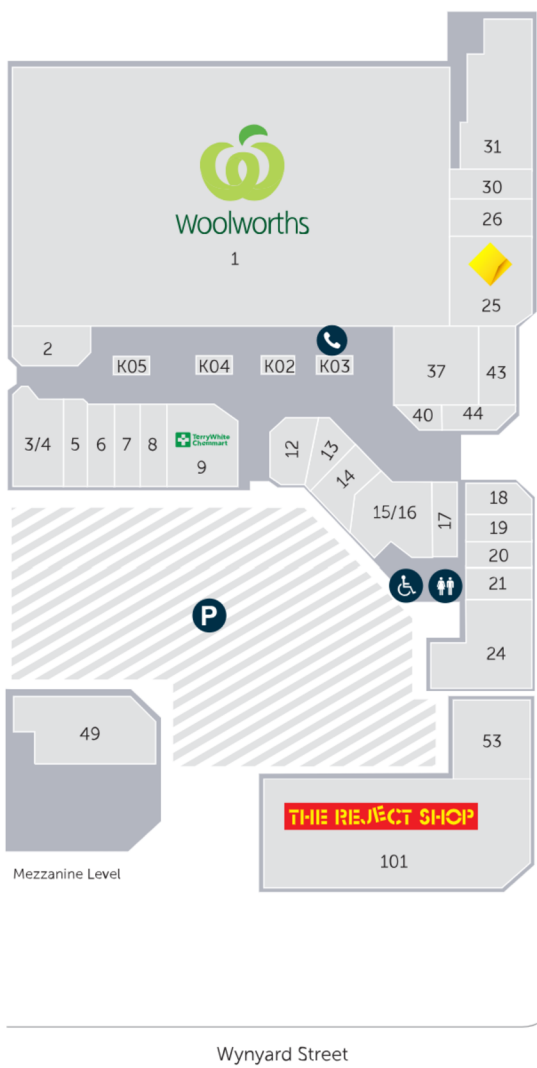

Store Directory

SUPERMARKETS & LIQUOR

Coles	60
Liquorland	2 & 63
Woolworths	1

FRESH FOOD

George's Gourmet Meats	78
------------------------	----

FLORIST

Frannies Flowers	K03
------------------	-----

FAST FOOD & CASUAL DINING

Banjo's Bakery Café	24
Café Chieti	K05
Coffee Cups	K02A
Dumpling Huang Pty Ltd	71
Fish on Fire	73
Hikaru Sushi	3/4
Pierre's Gourmet Café	21
Smoked & Loaded	70
Sunshine Kebabs	20
Sushi Kibou	44
Sushi Shack	K04A
Viet's Roll	75

TRAVEL

Flight Centre	19
Travel Associates	30

AUDIOLOGY

Bay Audio	67B
-----------	-----

BANKING & FINANCIAL SERVICES

ANZ Bank	67C
Aussie Cleveland	18
Commonwealth Bank	25

DISCOUNT VARIETY & HOMEWARES

Abode Junction	43
Kaisercraft	15/16
The Reject Shop	101
What's Hot	31

OPTICAL

OPSM	14
Specsavers	82
The Spectacle Store	6

DENTAL

Bupa Dental	26
Pacific Smiles	76

AMENITIES

ATM	
Bathroom	
Bathroom (Accessible)	
Bathroom (Parent's Room)	
Lift	
Parking	
Post Box	
Public Telephone	
Taxi Rank	
Travelator	